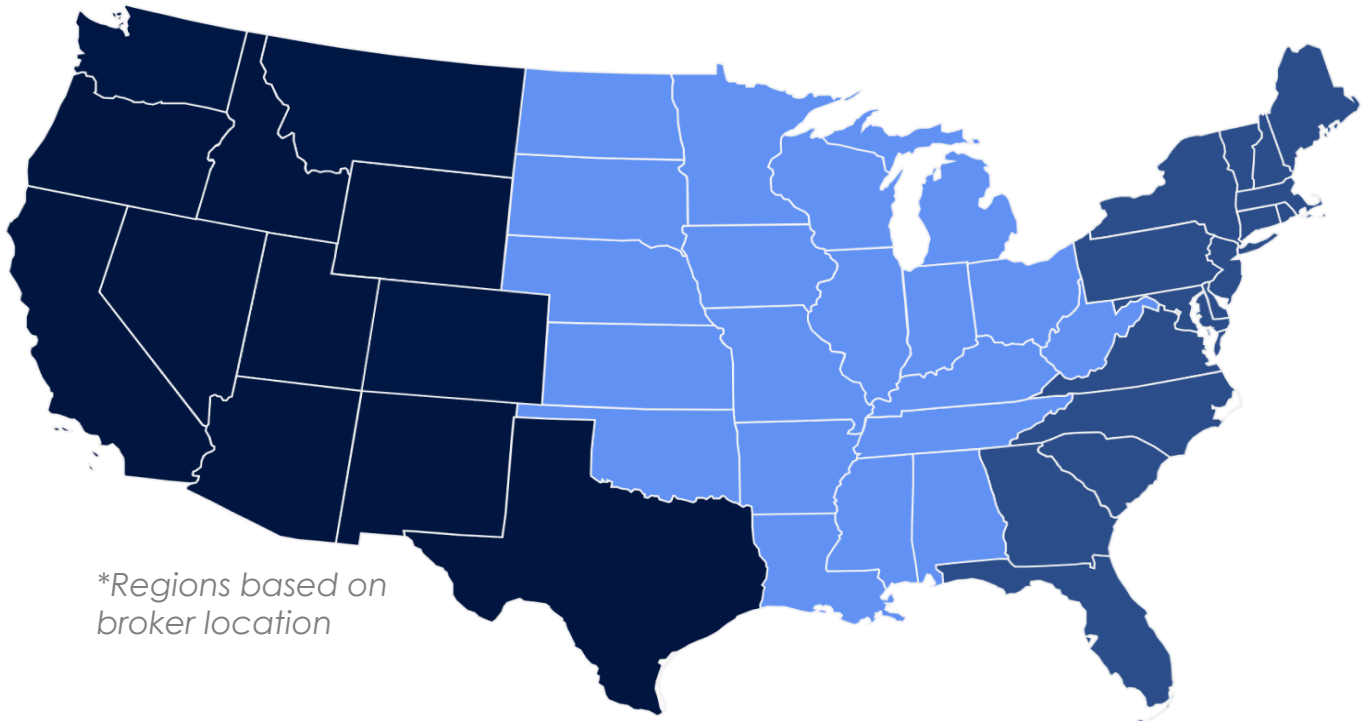

TARGETING RETAIL NET LEASE ACQUISITION OPPORTUNITIES

**Regions based on broker location*

WESTERN REGION

Riley Kennedy | Director
 D: 248.480.0258
 E: rkennedy@agreerealty.com

Bill Vitale | Director
 D: 248.291.9528
 E: bvitale@agreerealty.com